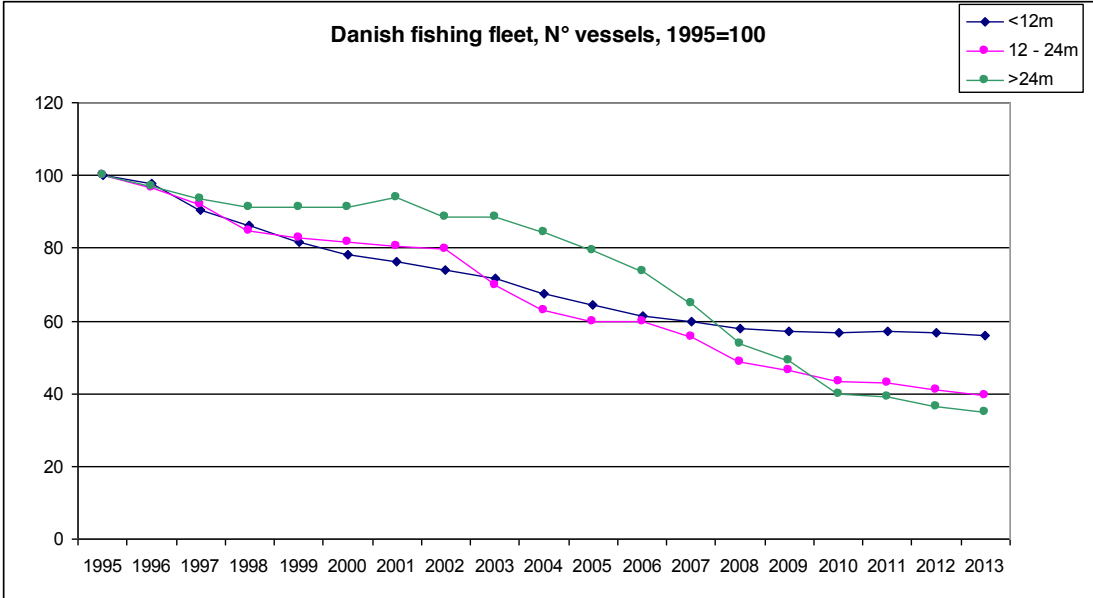

Figure 8: Evolution of the Danish fishing fleet in terms of number of vessels by different lengths, 1995-2013

Data source: Community Fishing Fleet Register