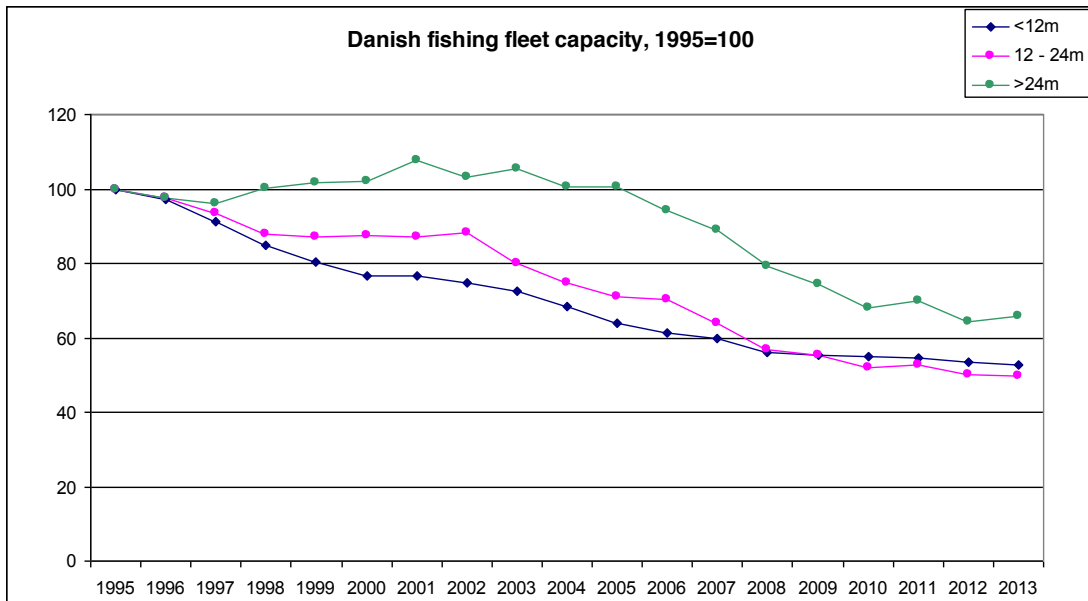

Figure 9: Evolution of the Danish fishing fleet in terms of gross tonnage by different lengths, 1995-2013

Data source: Community Fishing Fleet Register